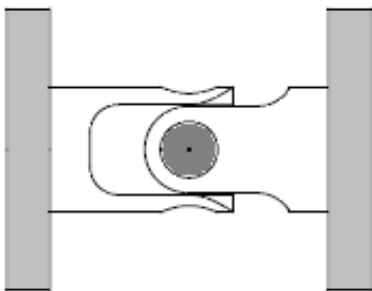

Joint For Special Purpose

*Joint With Extendable Shaft
(Spine Shaft Type)*

Ball Type : SJ & DJ

Joint With Extra Length

Joint With Flange

Orizin
Also Available
On your
Request
As per Drawing
&
As per Sample

Rod End